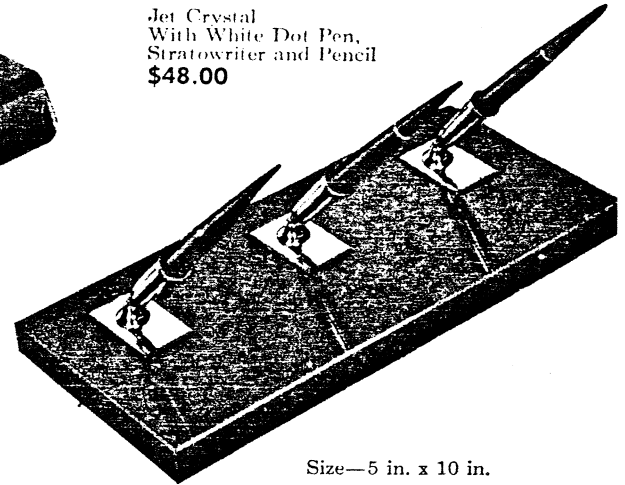

SHEAFFER

100J-3

Jet Crystal
With White Dot Pen,
Stratowriter and Pencil
\$108.00

Size—9 in. x 19 in.

W99J-3

Jet Crystal
With White Dot Pen,
Stratowriter and Pencil
\$48.00

Size—5 in. x 10 in.

Threesome Desk Set Line